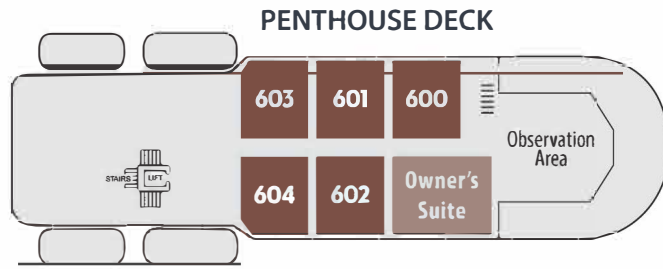

# MS Island Sky

- **OWNER'S SUITE 385 SQ. FT. (34 M<sup>2</sup>)**  
INCLUDING A 110 SQ. FT. (10.2 M<sup>2</sup>) BALCONY  
*Two room suite with sitting room and bedroom.*
- **PENTHOUSE SUITES 325 SQ. FT. (30 M<sup>2</sup>)**  
INCLUDING AN 80 SQ. FT. (7.4 M<sup>2</sup>) BALCONY  
*Suites with private balcony and sitting area.*

- **VERANDA SUITES 260 SQ. FT. (24 M<sup>2</sup>)**  
INCLUDING A 40 SQ. FT. (3.7 M<sup>2</sup>) BALCONY  
*Suites with private balcony and sitting area*

- **DELUXE SUITES 240 SQ. FT. (22 M<sup>2</sup>)**  
*Suites with tinted sliding glass door onto Promenade Deck, side window and sitting area.*
- **PROMENADE SUITES 220 SQ. FT. (20.4 M<sup>2</sup>)**  
*Suites with tinted sliding glass door onto Promenade Deck and sitting area.*

- **WINDOW SUITES 225 SQ. FT. (21 M<sup>2</sup>)**  
*Suites with window and sitting area.*
- **TRIPLE SUITES 225 SQ. FT. (21 M<sup>2</sup>)**  
*Suites with window and sitting area.  
(Please note that the third berth is suitable for persons up to 5'10" in height)*

- **PORTHOLE SUITES 240 SQ. FT. (22 M<sup>2</sup>)**  
*Suites with porthole and sitting area.*