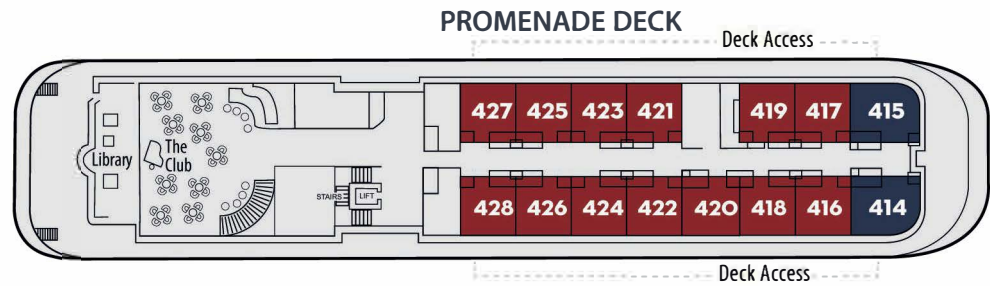

# MS Island Sky

- **OWNER'S SUITE 385 SQ. FT. (34 M<sup>2</sup>)**  
INCLUDING A 110 SQ. FT. (10.2 M<sup>2</sup>) BALCONY  
*Two room suite with sitting room and bedroom.*
- **PENTHOUSE SUITES 325 SQ. FT. (30 M<sup>2</sup>)**  
INCLUDING AN 80 SQ. FT. (7.4 M<sup>2</sup>) BALCONY  
*Suites with private balcony and sitting area.*

- **VERANDA SUITES 260 SQ. FT. (24 M<sup>2</sup>)**  
INCLUDING A 40 SQ. FT. (3.7 M<sup>2</sup>) BALCONY  
*Suites with private balcony and sitting area*

- **DELUXE SUITES 240 SQ. FT. (22 M<sup>2</sup>)**  
*Suites with tinted sliding glass door onto Promenade Deck, side window and sitting area.*
- **PROMENADE SUITES 220 SQ. FT. (20.4 M<sup>2</sup>)**  
*Suites with tinted sliding glass door onto Promenade Deck and sitting area.*

- **WINDOW SUITES 225 SQ. FT. (21 M<sup>2</sup>)**  
*Suites with window and sitting area.*
- **TRIPLE SUITES 225 SQ. FT. (21 M<sup>2</sup>)**  
*Suites with window and sitting area.  
(Please note that the third berth is suitable for persons up to 5'10" in height)*

- **PORTHOLE SUITES 240 SQ. FT. (22 M<sup>2</sup>)**  
*Suites with porthole and sitting area.*