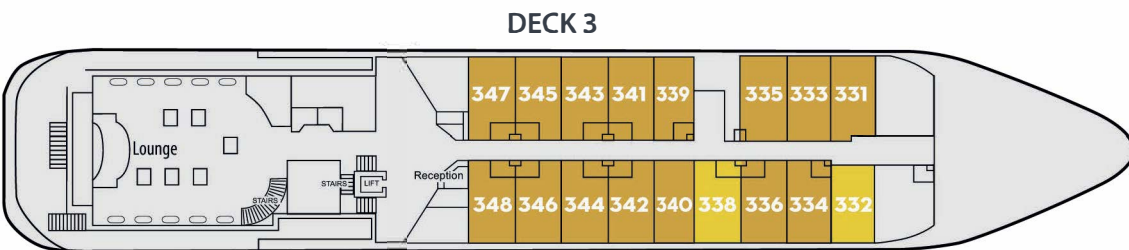

# MS Island Sky

- **OWNER'S SUITE 385 SQ. FT. (34 M<sup>2</sup>)**  
INCLUDING A 110 SQ. FT. (10.2 M<sup>2</sup>) BALCONY  
*Two room suite with sitting room and bedroom.*
- **PENTHOUSE SUITES 325 SQ. FT. (30 M<sup>2</sup>)**  
INCLUDING AN 80 SQ. FT. (7.4 M<sup>2</sup>) BALCONY  
*Suites with private balcony and sitting area.*

- **VERANDA SUITES 260 SQ. FT. (24 M<sup>2</sup>)**  
INCLUDING A 40 SQ. FT. (3.7 M<sup>2</sup>) BALCONY  
*Suites with private balcony and sitting area*

- **DELUXE SUITES 240 SQ. FT. (22 M<sup>2</sup>)**  
*Suites with tinted sliding glass door onto Promenade Deck, side window and sitting area.*
- **PROMENADE SUITES 220 SQ. FT. (20.4 M<sup>2</sup>)**  
*Suites with tinted sliding glass door onto Promenade Deck and sitting area.*

- **WINDOW SUITES 225 SQ. FT. (21 M<sup>2</sup>)**  
*Suites with window and sitting area.*
- **TRIPLE SUITES 225 SQ. FT. (21 M<sup>2</sup>)**  
*Suites with window and sitting area.  
(Please note that the third berth is suitable for persons up to 5'10" in height)*

- **PORTHOLE SUITES 240 SQ. FT. (22 M<sup>2</sup>)**  
*Suites with porthole and sitting area.*