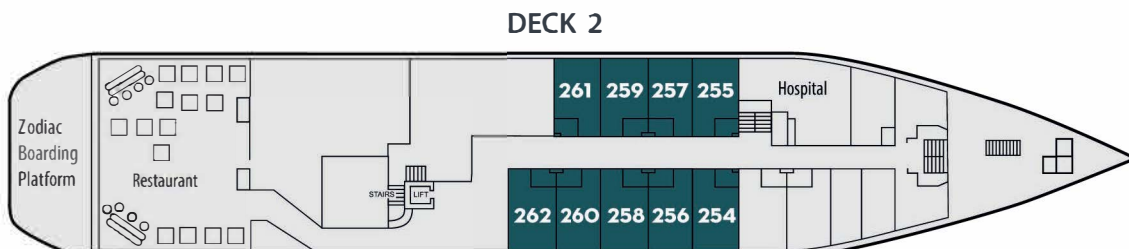

# MS Island Sky

- **OWNER'S SUITE 385 SQ. FT. (34 M<sup>2</sup>)**  
INCLUDING A 110 SQ. FT. (10.2 M<sup>2</sup>) BALCONY  
*Two room suite with sitting room and bedroom.*
- **PENTHOUSE SUITES 325 SQ. FT. (30 M<sup>2</sup>)**  
INCLUDING AN 80 SQ. FT. (7.4 M<sup>2</sup>) BALCONY  
*Suites with private balcony and sitting area.*

- **VERANDA SUITES 260 SQ. FT. (24 M<sup>2</sup>)**  
INCLUDING A 40 SQ. FT. (3.7 M<sup>2</sup>) BALCONY  
*Suites with private balcony and sitting area*

- **DELUXE SUITES 240 SQ. FT. (22 M<sup>2</sup>)**  
*Suites with tinted sliding glass door onto Promenade Deck, side window and sitting area.*
- **PROMENADE SUITES 220 SQ. FT. (20.4 M<sup>2</sup>)**  
*Suites with tinted sliding glass door onto Promenade Deck and sitting area.*

- **WINDOW SUITES 225 SQ. FT. (21 M<sup>2</sup>)**  
*Suites with window and sitting area.*
- **TRIPLE SUITES 225 SQ. FT. (21 M<sup>2</sup>)**  
*Suites with window and sitting area.  
(Please note that the third berth is suitable for persons up to 5'10" in height)*

- **PORTHOLE SUITES 240 SQ. FT. (22 M<sup>2</sup>)**  
*Suites with porthole and sitting area.*