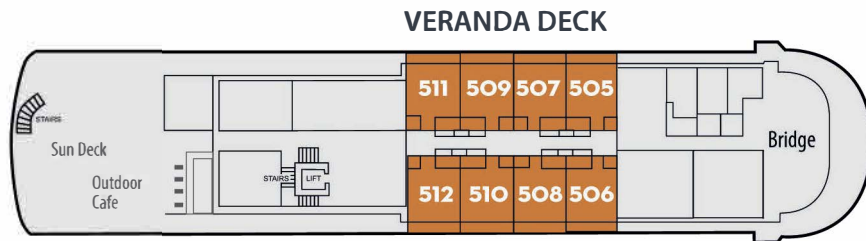

# MS Island Sky

- **OWNER'S SUITE 385 SQ. FT. (34 M<sup>2</sup>)**  
INCLUDING A 110 SQ. FT. (10.2 M<sup>2</sup>) BALCONY  
*Two room suite with sitting room and bedroom.*
- **PENTHOUSE SUITES 325 SQ. FT. (30 M<sup>2</sup>)**  
INCLUDING AN 80 SQ. FT. (7.4 M<sup>2</sup>) BALCONY  
*Suites with private balcony and sitting area.*

- **VERANDA SUITES 260 SQ. FT. (24 M<sup>2</sup>)**  
INCLUDING A 40 SQ. FT. (3.7 M<sup>2</sup>) BALCONY  
*Suites with private balcony and sitting area*

- **DELUXE SUITES 240 SQ. FT. (22 M<sup>2</sup>)**  
*Suites with tinted sliding glass door onto Promenade Deck, side window and sitting area.*
- **PROMENADE SUITES 220 SQ. FT. (20.4 M<sup>2</sup>)**  
*Suites with tinted sliding glass door onto Promenade Deck and sitting area.*

- **WINDOW SUITES 225 SQ. FT. (21 M<sup>2</sup>)**  
*Suites with window and sitting area.*
- **TRIPLE SUITES 225 SQ. FT. (21 M<sup>2</sup>)**  
*Suites with window and sitting area.  
(Please note that the third berth is suitable for persons up to 5'10" in height)*

- **PORTHOLE SUITES 240 SQ. FT. (22 M<sup>2</sup>)**  
*Suites with porthole and sitting area.*