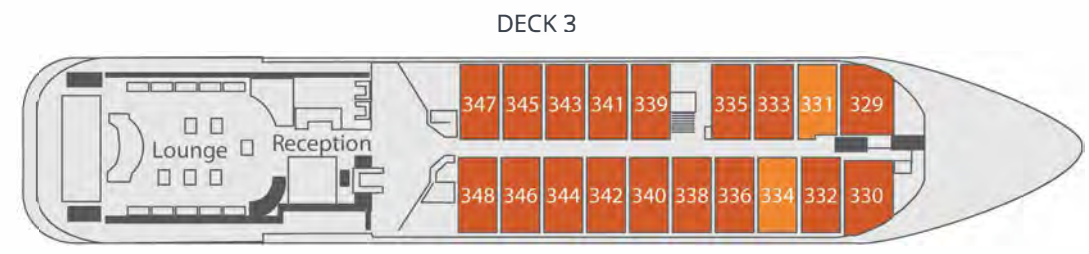

# Hebridean Sky

- OWNER'S SUITE 385 SQ. FT. (34 M<sup>2</sup>)  
INCLUDING A 110 SQ. FT. (10.2 M<sup>2</sup>) BALCONY  
*Two room suite with sitting room and bedroom.*
- PENTHOUSE SUITES 325 SQ. FT. (30 M<sup>2</sup>)  
INCLUDING AN 80 SQ. FT. (7.4 M<sup>2</sup>) BALCONY  
*Suites with private balcony and sitting area.*
- VERANDA SUITES 260 SQ. FT. (24 M<sup>2</sup>)  
INCLUDING A 40 SQ. FT. (3.7 M<sup>2</sup>) BALCONY  
*Suites with private balcony and sitting area*
- DELUXE SUITES 240 SQ. FT. (22 M<sup>2</sup>)  
*Suites with bow & side windows and sitting area.*
- PROMENADE SUITES 220 SQ. FT. (20.4 M<sup>2</sup>)  
*Suites with window and sitting area.*
- WINDOW SUITES 225 SQ. FT. (21 M<sup>2</sup>)  
*Suites with window and sitting area.*
- TRIPLE SUITES 225 SQ. FT. (21 M<sup>2</sup>)  
*Suites with window and sitting area.  
(Please note that the third berth is suitable for persons up to 5'10" in height)*
- PORTHOLE SUITES 240 SQ. FT. (22 M<sup>2</sup>)  
*Suites with porthole and sitting area.*