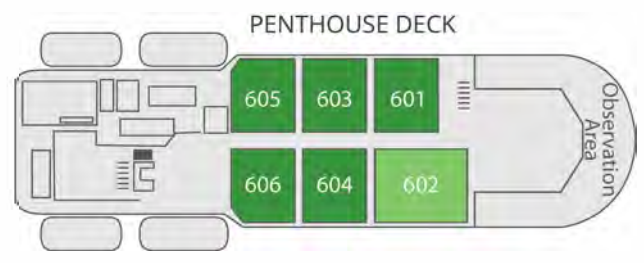

# Hebridean Sky

- OWNER'S SUITE 385 SQ. FT. (34 M<sup>2</sup>)  
INCLUDING A 110 SQ. FT. (10.2 M<sup>2</sup>) BALCONY  
*Two room suite with sitting room and bedroom.*
- PENTHOUSE SUITES 325 SQ. FT. (30 M<sup>2</sup>)  
INCLUDING AN 80 SQ. FT. (7.4 M<sup>2</sup>) BALCONY  
*Suites with private balcony and sitting area.*
- VERANDA SUITES 260 SQ. FT. (24 M<sup>2</sup>)  
INCLUDING A 40 SQ. FT. (3.7 M<sup>2</sup>) BALCONY  
*Suites with private balcony and sitting area*
- DELUXE SUITES 240 SQ. FT. (22 M<sup>2</sup>)  
*Suites with bow & side windows and sitting area.*
- PROMENADE SUITES 220 SQ. FT. (20.4 M<sup>2</sup>)  
*Suites with window and sitting area.*
- WINDOW SUITES 225 SQ. FT. (21 M<sup>2</sup>)  
*Suites with window and sitting area.*
- TRIPLE SUITES 225 SQ. FT. (21 M<sup>2</sup>)  
*Suites with window and sitting area.  
(Please note that the third berth is suitable for persons up to 5'10" in height)*
- PORTHOLE SUITES 240 SQ. FT. (22 M<sup>2</sup>)  
*Suites with porthole and sitting area.*