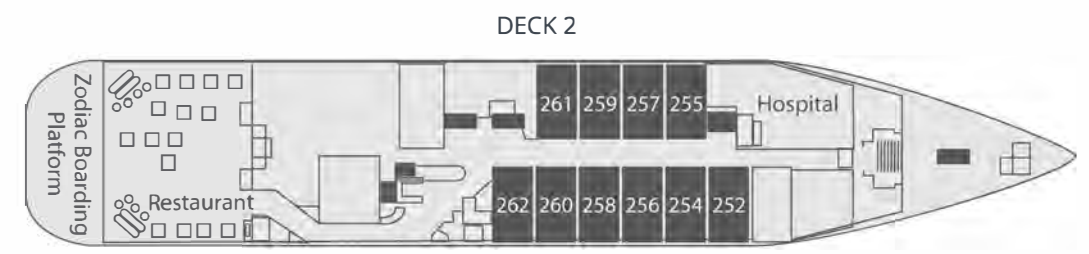

# Hebridean Sky

- OWNER'S SUITE 385 SQ. FT. (34 M<sup>2</sup>)  
INCLUDING A 110 SQ. FT. (10.2 M<sup>2</sup>) BALCONY  
*Two room suite with sitting room and bedroom.*
- PENTHOUSE SUITES 325 SQ. FT. (30 M<sup>2</sup>)  
INCLUDING AN 80 SQ. FT. (7.4 M<sup>2</sup>) BALCONY  
*Suites with private balcony and sitting area.*
- VERANDA SUITES 260 SQ. FT. (24 M<sup>2</sup>)  
INCLUDING A 40 SQ. FT. (3.7 M<sup>2</sup>) BALCONY  
*Suites with private balcony and sitting area*
- DELUXE SUITES 240 SQ. FT. (22 M<sup>2</sup>)  
*Suites with bow & side windows and sitting area.*
- PROMENADE SUITES 220 SQ. FT. (20.4 M<sup>2</sup>)  
*Suites with window and sitting area.*
- WINDOW SUITES 225 SQ. FT. (21 M<sup>2</sup>)  
*Suites with window and sitting area.*
- TRIPLE SUITES 225 SQ. FT. (21 M<sup>2</sup>)  
*Suites with window and sitting area.  
(Please note that the third berth is suitable for persons up to 5'10" in height)*
- PORTHOLE SUITES 240 SQ. FT. (22 M<sup>2</sup>)  
*Suites with porthole and sitting area.*