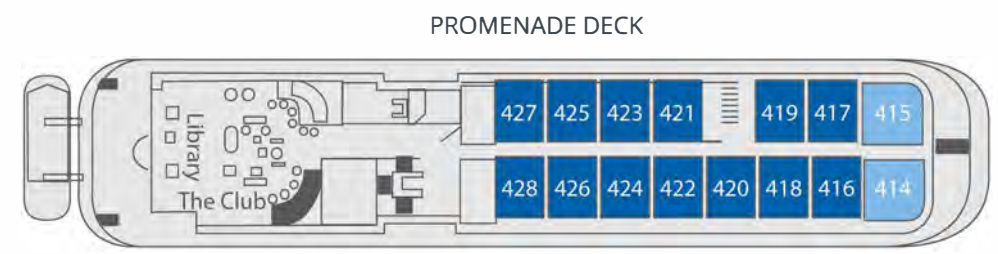

# Hebridean Sky

- OWNER'S SUITE 385 SQ. FT. (34 M<sup>2</sup>)  
INCLUDING A 110 SQ. FT. (10.2 M<sup>2</sup>) BALCONY  
*Two room suite with sitting room and bedroom.*
- PENTHOUSE SUITES 325 SQ. FT. (30 M<sup>2</sup>)  
INCLUDING AN 80 SQ. FT. (7.4 M<sup>2</sup>) BALCONY  
*Suites with private balcony and sitting area.*
- VERANDA SUITES 260 SQ. FT. (24 M<sup>2</sup>)  
INCLUDING A 40 SQ. FT. (3.7 M<sup>2</sup>) BALCONY  
*Suites with private balcony and sitting area*
- DELUXE SUITES 240 SQ. FT. (22 M<sup>2</sup>)  
*Suites with bow & side windows and sitting area.*
- PROMENADE SUITES 220 SQ. FT. (20.4 M<sup>2</sup>)  
*Suites with window and sitting area.*
- WINDOW SUITES 225 SQ. FT. (21 M<sup>2</sup>)  
*Suites with window and sitting area.*
- TRIPLE SUITES 225 SQ. FT. (21 M<sup>2</sup>)  
*Suites with window and sitting area.  
(Please note that the third berth is suitable for persons up to 5'10" in height)*
- PORTHOLE SUITES 240 SQ. FT. (22 M<sup>2</sup>)  
*Suites with porthole and sitting area.*