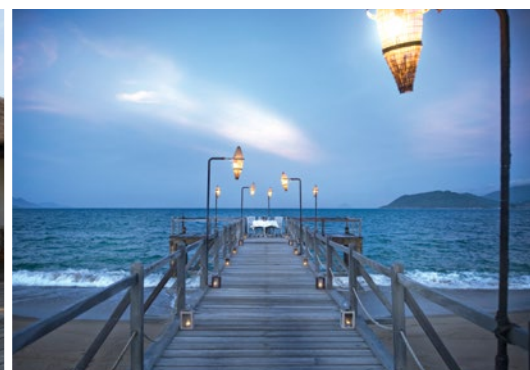

EVASON
ANA MANDARA

EVASON ANA MANDARA, VIETNAM

Located just a leisurely walk from the Nha Trang city center, Evason Ana Mandara boasts the only absolute tranquil beachfront. Set among landscaped parkland and gardens, the resort is reminiscent of a classic Vietnamese village reflecting the reality of the destination.

- 17 villas comprising 74 well-appointed guest accommodations
- Nha Trang's only beachfront resort, and with easy city access
- Six Senses Spa features a menu of Vietnamese specialty treatments
- All-day beach dining service and 24-hour in-room dining

ACCOMMODATIONS

Evason Ana Mandara's classic village concept offers 74 semi-detached Garden and Seaview suites and guestrooms nestled among 17 traditional Vietnamese villas. The resort accommodation is evocative of a traditional, serene Vietnamese village blended with modern refinement and luxury comforts.

LEISURE ACTIVITIES

Two swimming pools, a gym, tennis court and a water sports center offering snorkeling, windsurfing, scuba diving, hobie cat parasailing, water skiing and kayaking. There is a wide range of excursion to discover the countryside, heritage attractions and innovative city tours.